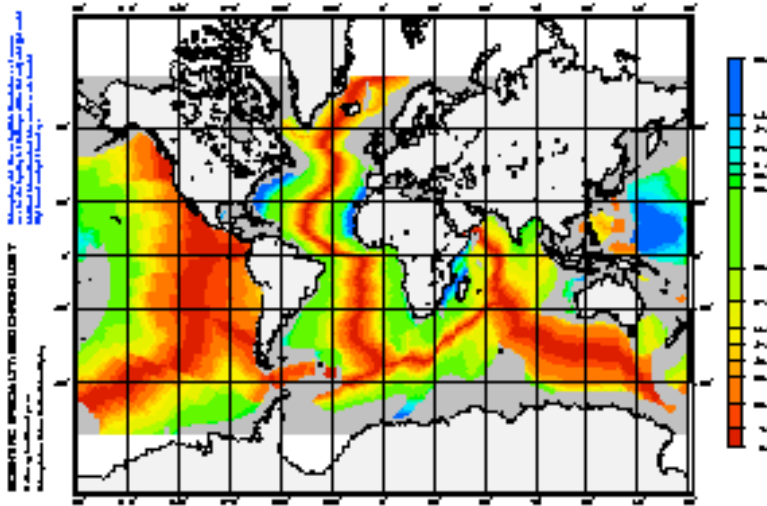

Discovering Plate Boundaries

Dale S. Sawyer
Department of Earth Science
Rice University, MS-126
P.O. Box 1892
Houston, TX 77251-1892
dale@rice.edu
<http://terra.rice.edu/plateboundary>

Order Form

Teachers kit includes:

- 4 data maps, each 24 by 36 inches on paper (ready to be laminated for many uses!)
- 1 plate boundary map (Duplication master), 11 by 17 inches
- 1 plate boundary map (Duplication master), 8.5 by 11 inches
- 1 student handout (4 map version) (Duplication master)
- 1 teachers notes

Price: $80

(Price good until 30 June 2011. After that please check the webpage shown above.)

Please write check to "**Rice University (Plates)**"

We also accept Purchase Orders

Name _____

Address _____
_____
_____

Phone _____

email _____